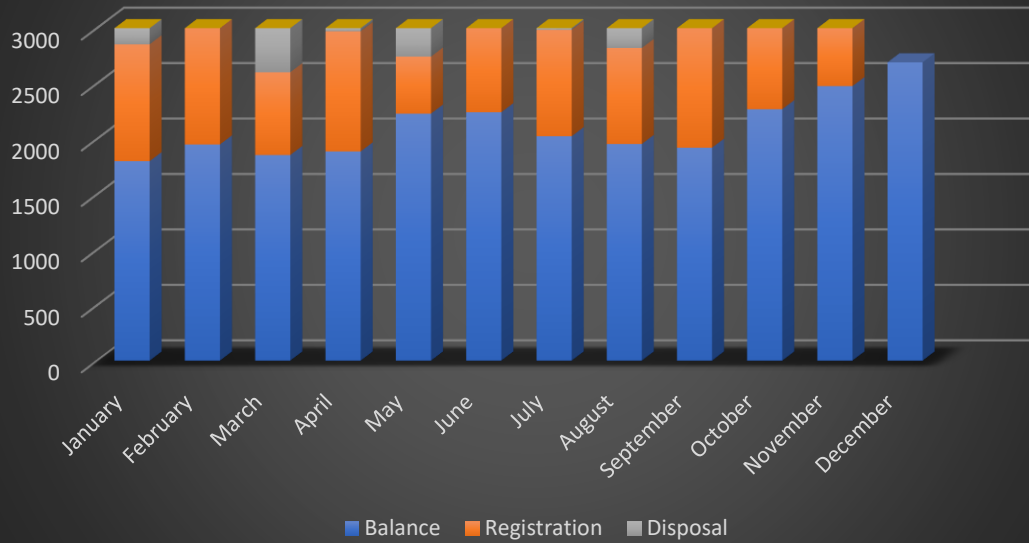

## Criminal Cases

Month	Balance Last Month	Registration	Disposal	Percentage of Disposal
January	1800	1054	903	32%
February	1951	1064	1159	38%
March	1856	746	714	27%
April	1888	1084	743	25%
May	2229	514	501	18%
June	2242	982	1199	37%
July	2025	960	1030	35%
August	1955	866	899	32%
September	1922	1341	994	30%
October	2269	1062	854	26%
November	2477	1118	903	25%
December	2692			